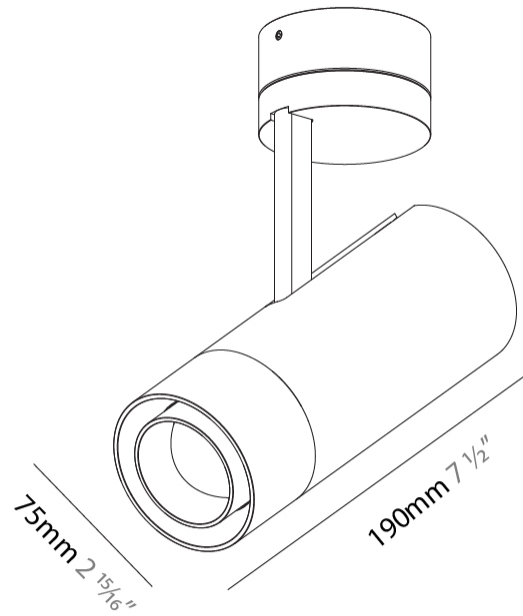

GENERAL

Series: Imagine
 Subseries: Imagine Flex
 Brand: Prolicht
 Division: Architectural
 Mounting Type: Surface
 Mounting Location: Ceiling
 Subcategory: Spots

PHYSICAL

Shape: Cylinder
 Diameter (mm): 75
 Diameter (in): 2 ¹⁵/₁₆
 Height (mm): 190
 Height (in): 7 ¹/₂
 Max. Overall Height (mm): 235
 Max. Overall Height (in): 9 ¹/₄
 Light Distribution: Adjustable / Direct
 Weight (kg): 0.919
 Weight (lbs): 2.02
 Fixture Finish: SSR / BKV / CWI / CRY / HAB / UFT / ITA / RUA / FTG / MYG / LOD / PUS / FRO / FUP / KIA / POP / BLS / SPG / MEY / GOH / GUM / CHC / COM / ABZ / JAG / OBR / MOS / ROR
 Fixture Material: Aluminum Die Cast

OPTICAL

Reflector°: 14° to 48°
 Adjustability: Rotational 350°; Tilt 90°

RATINGS AND CERTIFICATIONS

Certified By: Certified for North American Standards
 IP rating: IP20

A3D105-

PROJECT

TYPE

SPECIFIER

GENERAL

Series: Imagine
 Subseries: Imagine 60
 Brand: Prolicht
 Division: Architectural
 Mounting Type: Surface
 Mounting Location: Ceiling
 Subcategory: Spots

PHYSICAL

Shape: Cylinder
 Diameter (mm): 60
 Diameter (in): 2 ³/₈
 Height (mm): 170
 Height (in): 6 ¹¹/₁₆
 Max. Overall Height (mm): 215
 Max. Overall Height (in): 8 ⁷/₁₆
 Light Distribution: Adjustable / Direct
 Weight (kg): 0.572
 Weight (lbs): 1.26
 Fixture Finish: [SSR / BKV / CWI / CRY / HAB / UFT / ITA / RUA / FTG / MYG / LOD / PUS / FRO / FUP / KIA / POP / BLS / SPG / MEY / GOH / GUM / CHC / COM / ABZ / JAG / OBR / MOS / ROR](#)
 Fixture Material: Aluminum Die Cast