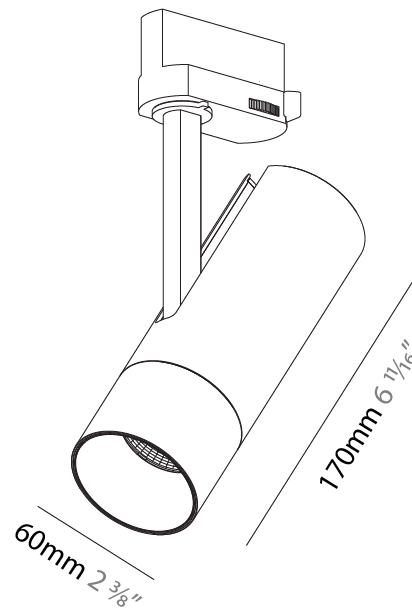

OPTICAL

Optic°: Lens Pack - No Lens / Linear Spread Lens / Honeycomb / Spread Lens
 Beam Angle: 12

RATINGS AND CERTIFICATIONS

Certified By: Certified for North American Standards
 IP rating: IP20

PROJECT
TYPE
SPECIFIER
QUANTITY
DATE