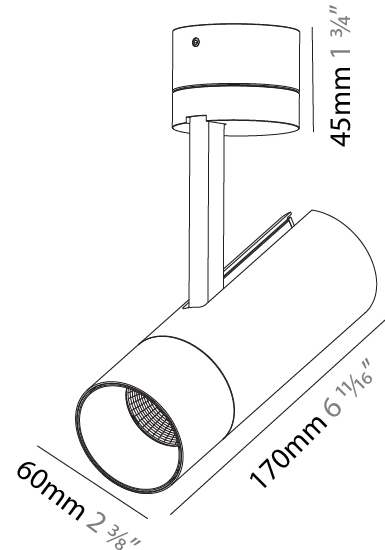

GENERAL

Series: Imagine
Subseries: Imagine 60
Brand: Prolicht
Division: Architectural
Mounting Type: Surface
Mounting Location: Ceiling
Subcategory: Spots

PHYSICAL

Shape: Cylinder
Diameter (mm): 60
Diameter (in): 2 ³/₈
Height (mm): 170
Height (in): 6 ¹¹/₁₆
Max. Overall Height (mm): 215
Max. Overall Height (in): 8 ⁷/₁₆
Light Distribution: Adjustable / Direct
Weight (kg): 0.572
Weight (lbs): 1.26
Fixture Finish: [SSR / BKV / CWI / CRY / HAB / UFT / ITA / RUA / FTG / MYG / LOD / PUS / FRO / FUP / KIA / POP / BLS / SPG / MEY / GOH / GUM / CHC / COM / ABZ / JAG / OBR / MOS / ROR](#)
Fixture Material: Aluminum Die Cast

ELECTRICAL

Lamp Type: LED (Zhaga Standard)
Input Wattage (W): 13.2 / 16.5
Total Output Wattage (W): 12 / 15
Dimming: [Tri-Mode (Non-Dimming and Phase Dimming (120Vac only) and 0-10V Dimming)](#)
Driver Included: Yes
Driver Location: Integrated
Driver Type: Constant Current - Universal
Driver Class: Class 2
Input Voltage (V): 120 - 277
Constant Current (MA): 350

LED

Number of LEDs: 1
Color Temperature (°K): [2700 / 3000 / 3500 / 4000](#)
Max. Delivered Lumen (lm): 520 / 580 / 627 / 640
CRI: >90 CRI
Lamp Life (hrs): 50000

OPTICAL

Reflector°: 10
Adjustability: Rotational 350°; Tilt 90°

RATINGS AND CERTIFICATIONS

Certified By: Certified for North American Standards
IP rating: IP20

PROJECT
TYPE
SPECIFIER
QUANTITY
DATE